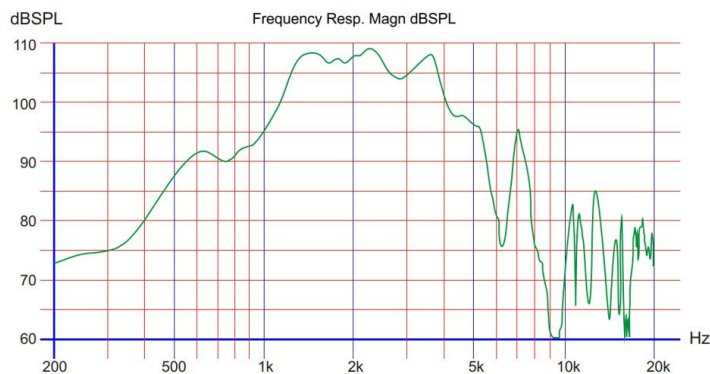

Non-amplified weatherproof loudspeakers

P/N 7327272

30W weatherproof loudspeaker

- Material: polypropylene homopolymer
- 8Ω impedance
- Rated power: 30W
- SPL (1W/1m @ 1kHz): 108dB
- Effective frequency range: 600÷5200Hz
- Mounting: bracket
- Termination: supplied with 2m long cable

WALL MOUNTING

IP54

-50°C +60°C

dimensions (W x H x D) 100,0 x 100,0 x 90,0 mm
weight 870 g

I dati riportati in questa pubblicazione non sono impegnativi e possono venire modificati senza preavviso. The information contained in this publication are not binding and are subject to change without notice.