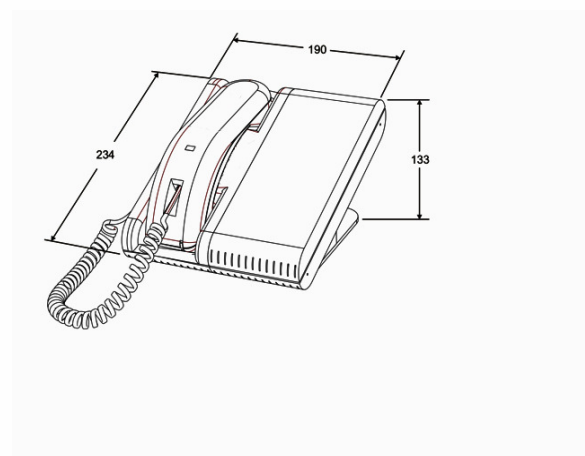

**Sound-powered phones for emergency communications****P/N 7111650**

Indoor sound-powered telephone console

- IP50 protection
- Without outgoing calling system (incoming only)

**HANDSET****DESK MOUNTING****IP50****dimensions (W x H x D) 190,0 x 133,0 x 234,0 mm****weight 2,3 kg**