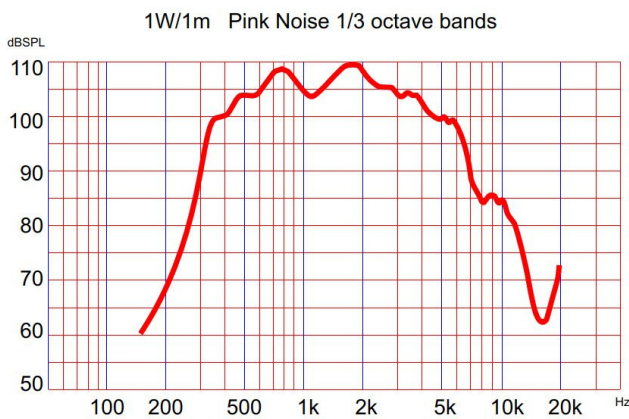

Non-amplified weatherproof loudspeakers
P/N 7327274

20W weatherproof loudspeaker

- Material / Colour: polyamide / RAL7035
- 16Ω impedance
- Rated / Max. power: 20W / 25W
- SPL (1W/1m @ 1kHz): 108dB
- SPL (20W rated/1m @ 1kHz): 122dB
- Effective frequency range: 310÷8000Hz
- Dispersion (-6dB) 1kHz / 4kHz: 115° / 30°
- Directivity factor, Q (2kHz): 9,3
- Mounting: polyamide bracket
- Termination: internal screw connections

WALL MOUNTING
IP67

- 50°C to +150°C

dimensions Ø 237,0 x 286,0 mm

weight 2,1 kg