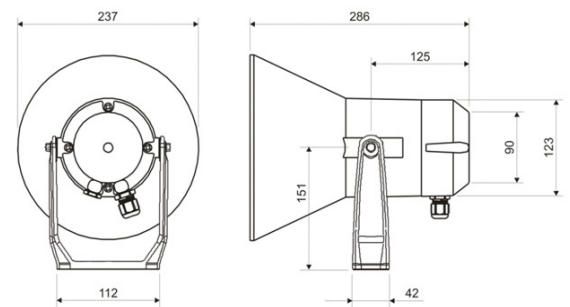

Non-amplified weatherproof loudspeakers
P/N 7327274

20W weatherproof loudspeaker

- Material / Colour: polyamide / RAL7035
- 16Ω impedance
- Rated / Max. power: 20W / 25W
- SPL (1W/1m @ 1kHz): 108dB
- SPL (20W rated/1m @ 1kHz): 122dB
- Effective frequency range: 310÷8000Hz
- Dispersion (-6dB) 1kHz / 4kHz: 115° / 30°
- Directivity factor, Q (2kHz): 9,3
- Mounting: polyamide bracket
- Termination: internal screw connections

WALL MOUNTING
IP67

- 50°C to +150°C

dimensions Ø 237,0 x 286,0 mm

weight 2,1 kg