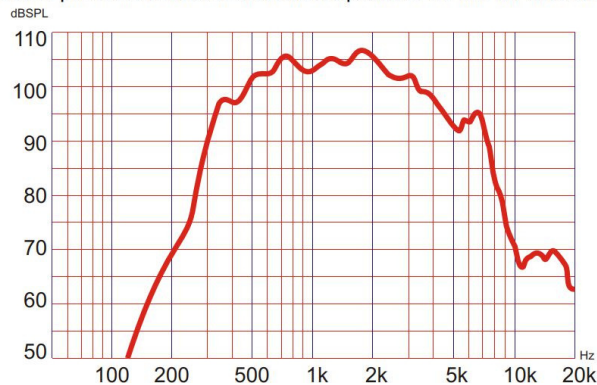

**Non-amplified weatherproof loudspeakers**
**P/N 7327267**

15W weatherproof loudspeaker

- Material / Colour: ASA (Acrylonitrile Styrene Acrylate) / RAL7035
- 16Ω impedance
- Rated / Max. power: 15W / 20W
- SPL (1W/1m @ 1kHz): 108dB
- SPL (15W rated/1m @ 1kHz): 118dB
- Effective frequency range: 330÷8000Hz
- Dispersion (-6dB) 1kHz / 4kHz: 130° / 35°
- Directivity factor, Q (2kHz): 8,3
- Mounting: bracket
- Termination: internal screw connections

**WALL MOUNTING**
**IP56**

- 50°C to +90°C

Sound pressure levels at different frequencies at 1W/1m sine wave

dimensions Ø 200,0 x 250,0 mm

weight 1,7 kg