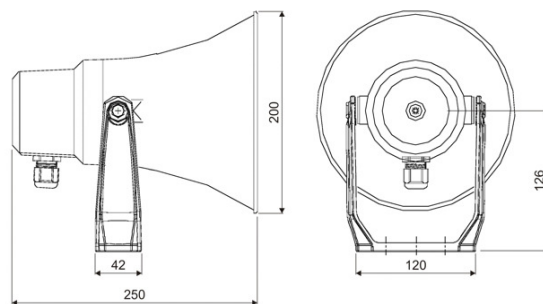

**Non-amplified weatherproof loudspeakers**
**P/N 7327267**

15W weatherproof loudspeaker

- Material / Colour: ASA (Acrylonitrile Styrene Acrylate) / RAL7035
- 16Ω impedance
- Rated / Max. power: 15W / 20W
- SPL (1W/1m @ 1kHz): 108dB
- SPL (15W rated/1m @ 1kHz): 118dB
- Effective frequency range: 330÷8000Hz
- Dispersion (-6dB) 1kHz / 4kHz: 130° / 35°
- Directivity factor, Q (2kHz): 8,3
- Mounting: bracket
- Termination: internal screw connections

**WALL MOUNTING**
**IP56**

- 50°C to +90°C

Sound pressure levels at different frequencies at 1W/1m sine wave

dimensions Ø 200,0 x 250,0 mm

weight 1,7 kg